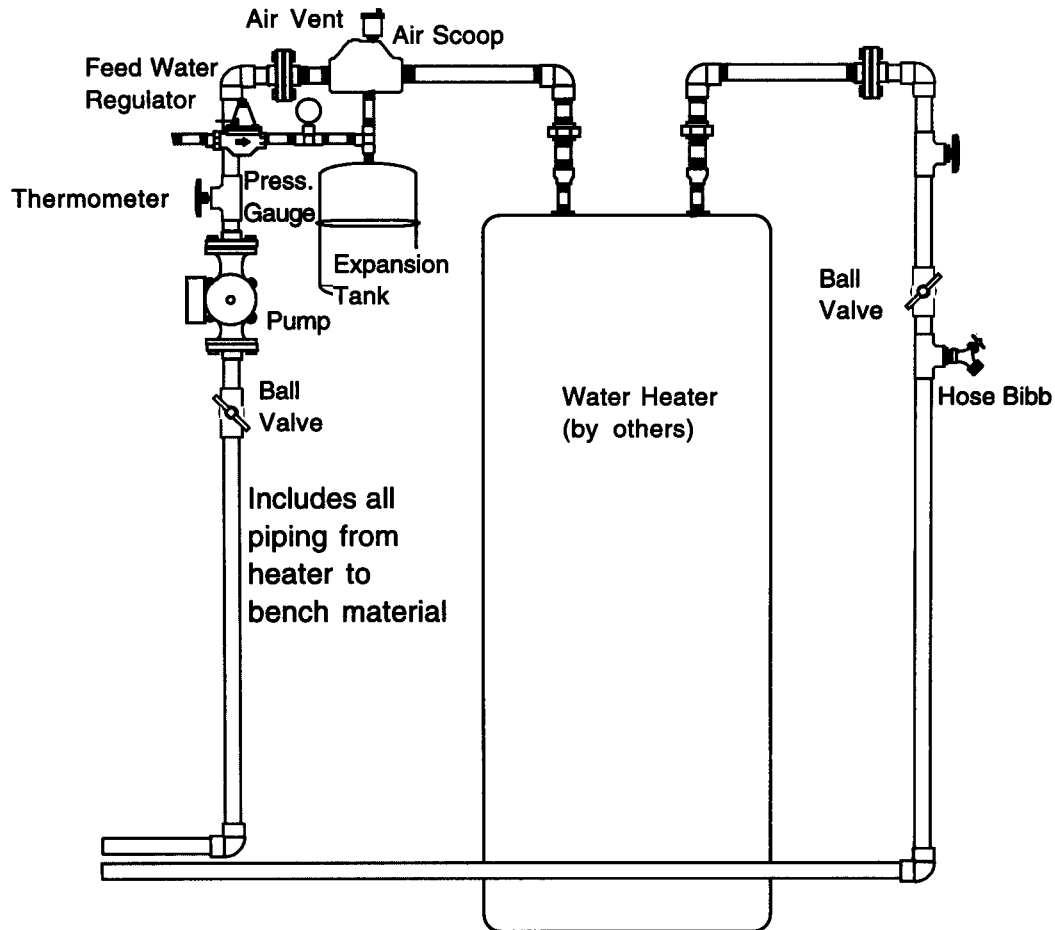

Delta T Solutions

DELTA-BENCH™

PACKAGED PROPAGATION SYSTEM

Delta Tube™ HD

Delta T Solutions
COLOR UP WITH HEAT

www.deltasolutions.com

Distributed By: