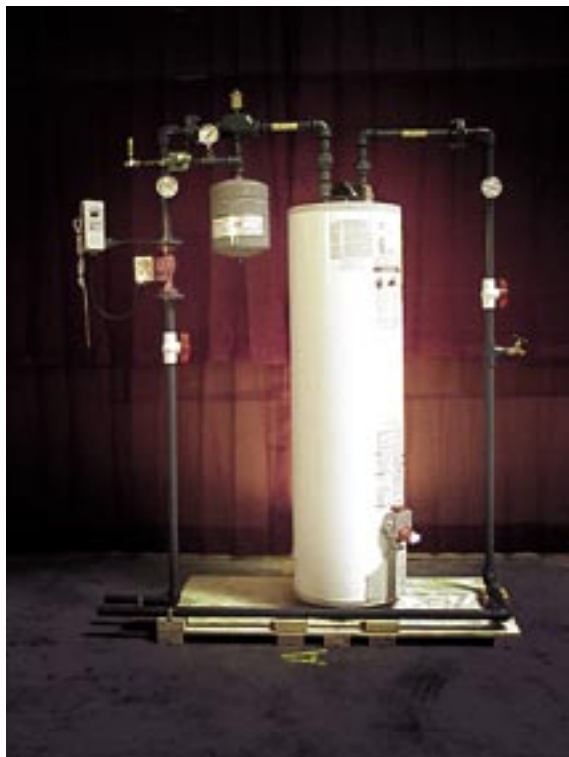

### PACKAGED PROPAGATION SYSTEM

Using the Delta Tube SD Radiation with one, two, or three water heaters this packaged system is an ideal way to efficiently warm the soil and crops resulting in accelerating rooting and crop growth.